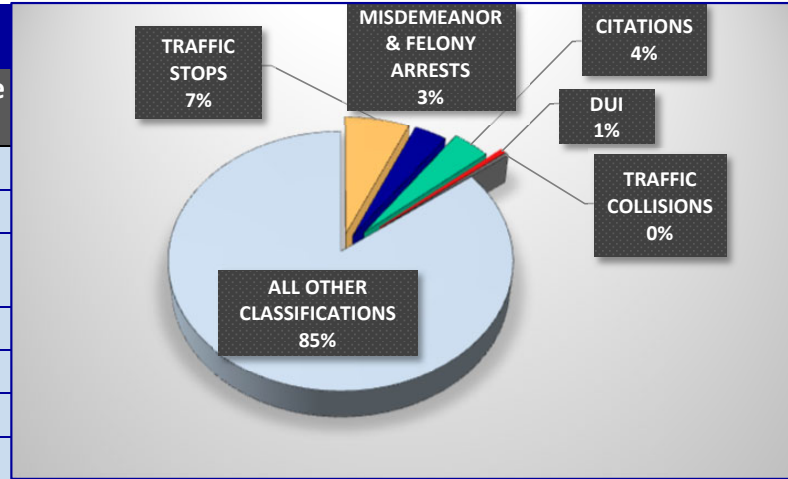

PLACERVILLE POLICE DEPARTMENT STATISTICS 2024

MONTH	INCIDENTS	TRAFFIC STOPS	MISDEMEANOR & FELONY ARRESTS	CITATIONS	DUI	THEFT	TRAFFIC COLLISIONS	NARCOTICS	BURGLARY	ASSAULT	PRIORITY 1 RESPONSE TIMES	2024 TOTALS	
JANUARY	2013	198	104	105	6	23	28	16	6	18	03:51.0	INCIDENTS	16752
FEBRUARY	2088	182	67	69	5	22	27	13	6	9	03:39.0	TRAFFIC STOPS	1525
MARCH	1989	178	78	72	5	23	19	11	2	9	03:08.0	MISDEMEANOR & FELONY ARRESTS	608
APRIL	2025	301	70	184	5	8	6	17	9	8	03:28.0	CITATIONS	838
MAY	2068	199	71	127	7	6	5	35	3	9	04:22.0	DUI	55
JUNE	2233	200	68	92	7	2	6	32	1	11	06:37.0	THEFT	97
JULY	2061	118	74	101	9	3	13	29	4	8	04:09.0	TRAFFIC COLLISIONS	113
AUGUST	2275	149	76	88	11	10	9	24	1	6	04:15.0	NARCOTICS	177
SEPTEMBER												BURGLARY	32
OCTOBER												ASSAULT	78
NOVEMBER												AVERAGE PRIORITY 1 RESPONSE TIME	04:11.1
DECEMBER													

PLACERVILLE POLICE DEPARTMENT STATISTICS

AUGUST			
	2023	2024	Percent Change 23/24
INCIDENTS	2109	2275	8%
TRAFFIC STOPS	233	149	-36%
MISDEMEANOR & FELONY ARRESTS	69	76	10%
CITATIONS	88	88	0%
DUI	13	11	-15%
TRAFFIC COLLISIONS	7	9	29%
PRIORITY 1 RESPONSE TIMES	03:45.0	04:15.0	00:30.0

290 PC SEX-REGISTRANTS		
290 PC Sex-Registrants registered in the City Limits	42	290 Registrants - AUGUST 2024
Address	29	
High Risk	1	
Moderate-High	7	
Moderate-Low	2	
*Navigation Center Address	5	
Transient	13	
High Risk	4	
Moderate-High	5	
Moderate-Low	2	